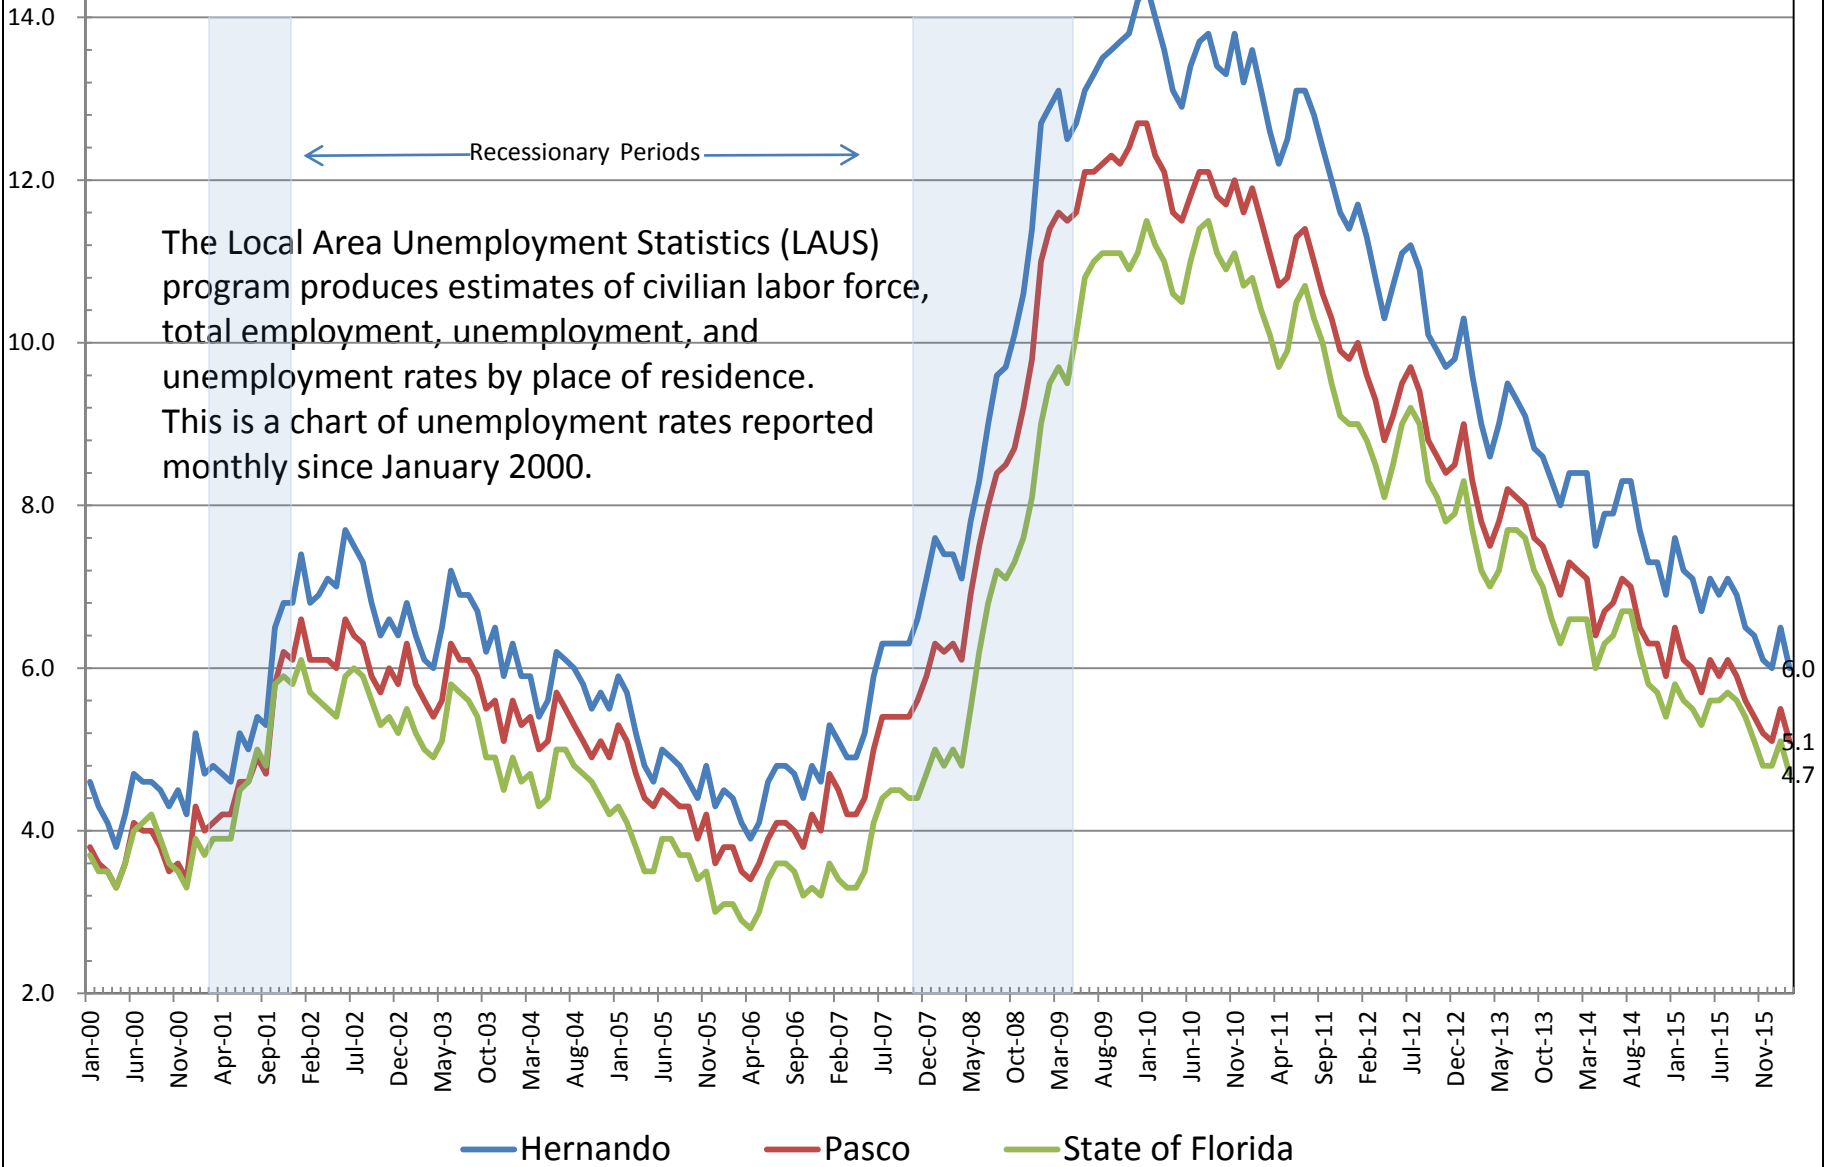

Labor Market Information Charts of Current Conditions

03-25-2016

Local Area Unemployment for Pasco & Hernando Counties 2000-2016

Workforce Levels for Pasco & Hernando Counties 2000-2016

Florida Economic and Consumer Survey

December 2009 - February 2016

Bureau of Economic and Business Research

University of Florida

Initial Reemployment Assistance Claims Pasco County

This a report of how many new claims for Reemployment Assistance (formerly known as unemployment compensation) for each month since January 2010.