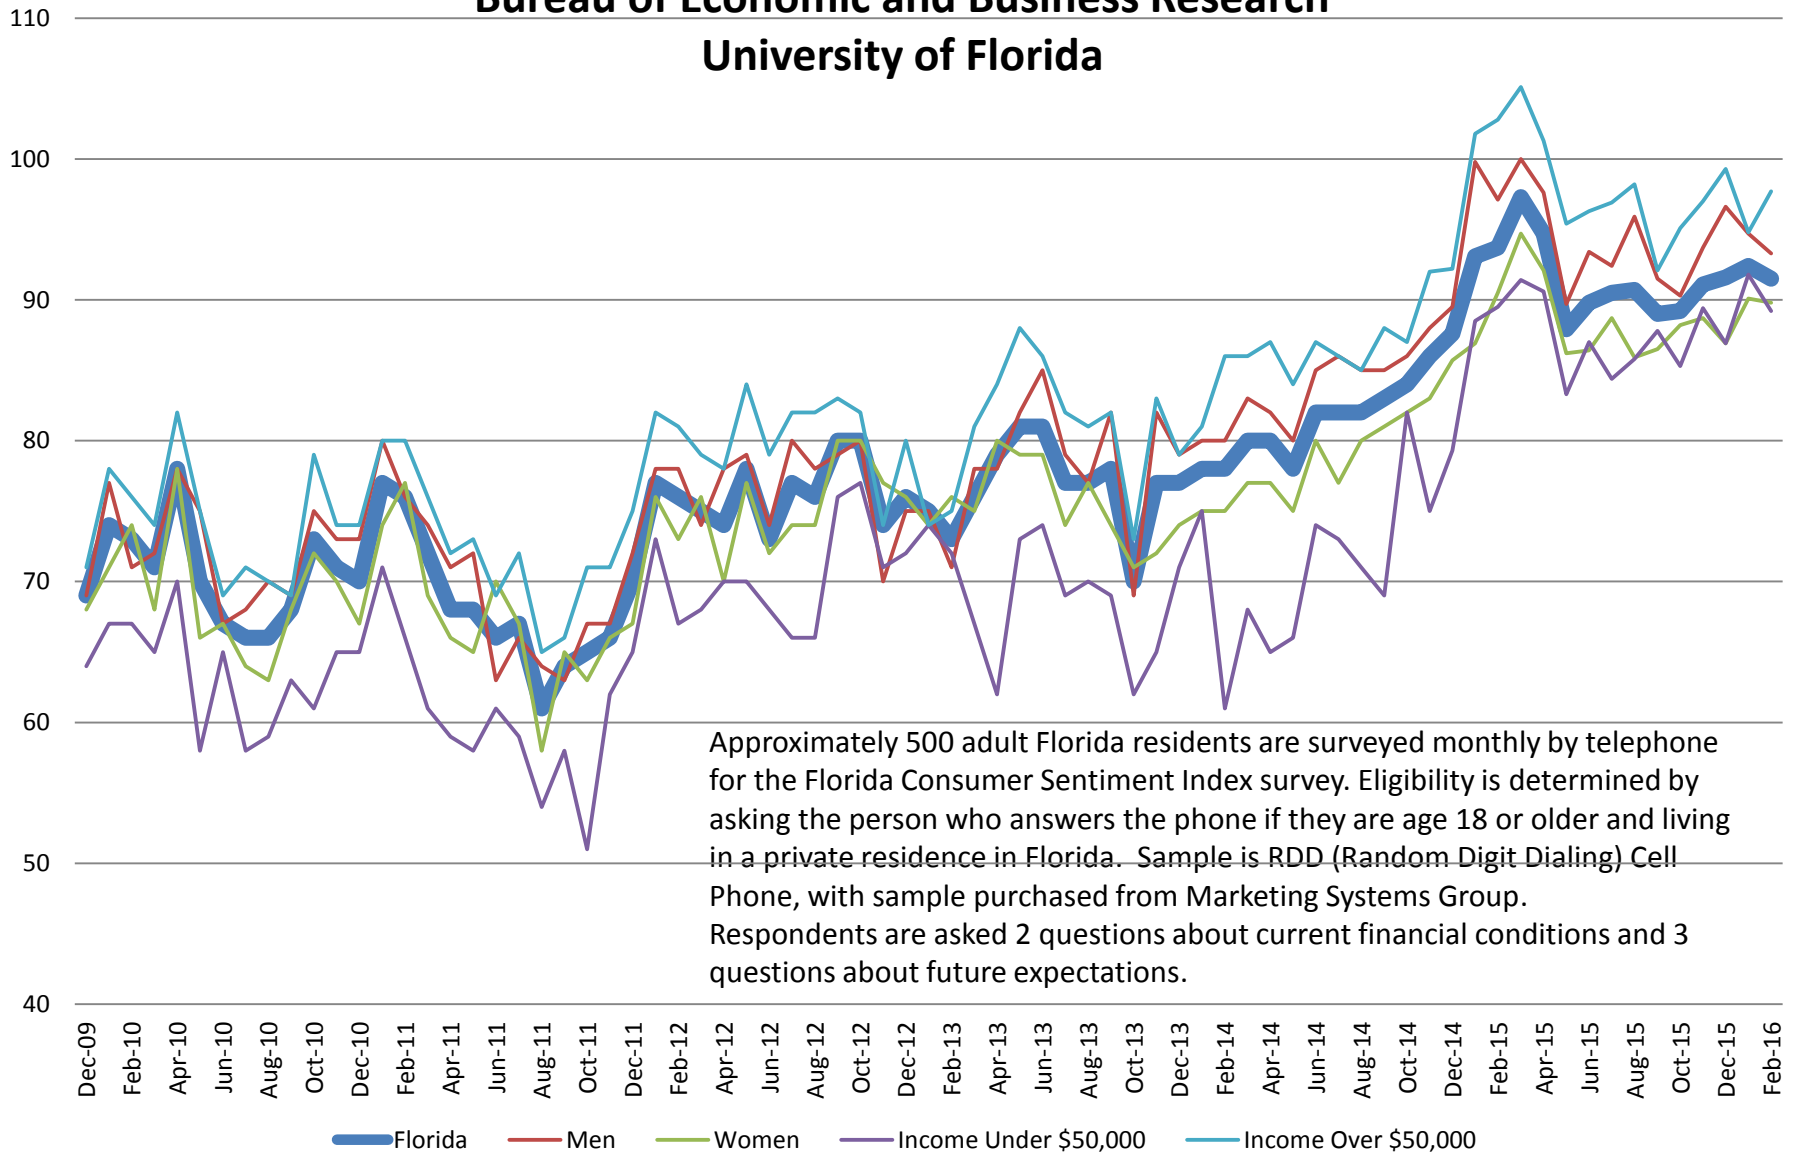

Florida Economic and Consumer Survey

December 2009 - February 2016

Bureau of Economic and Business Research

University of Florida