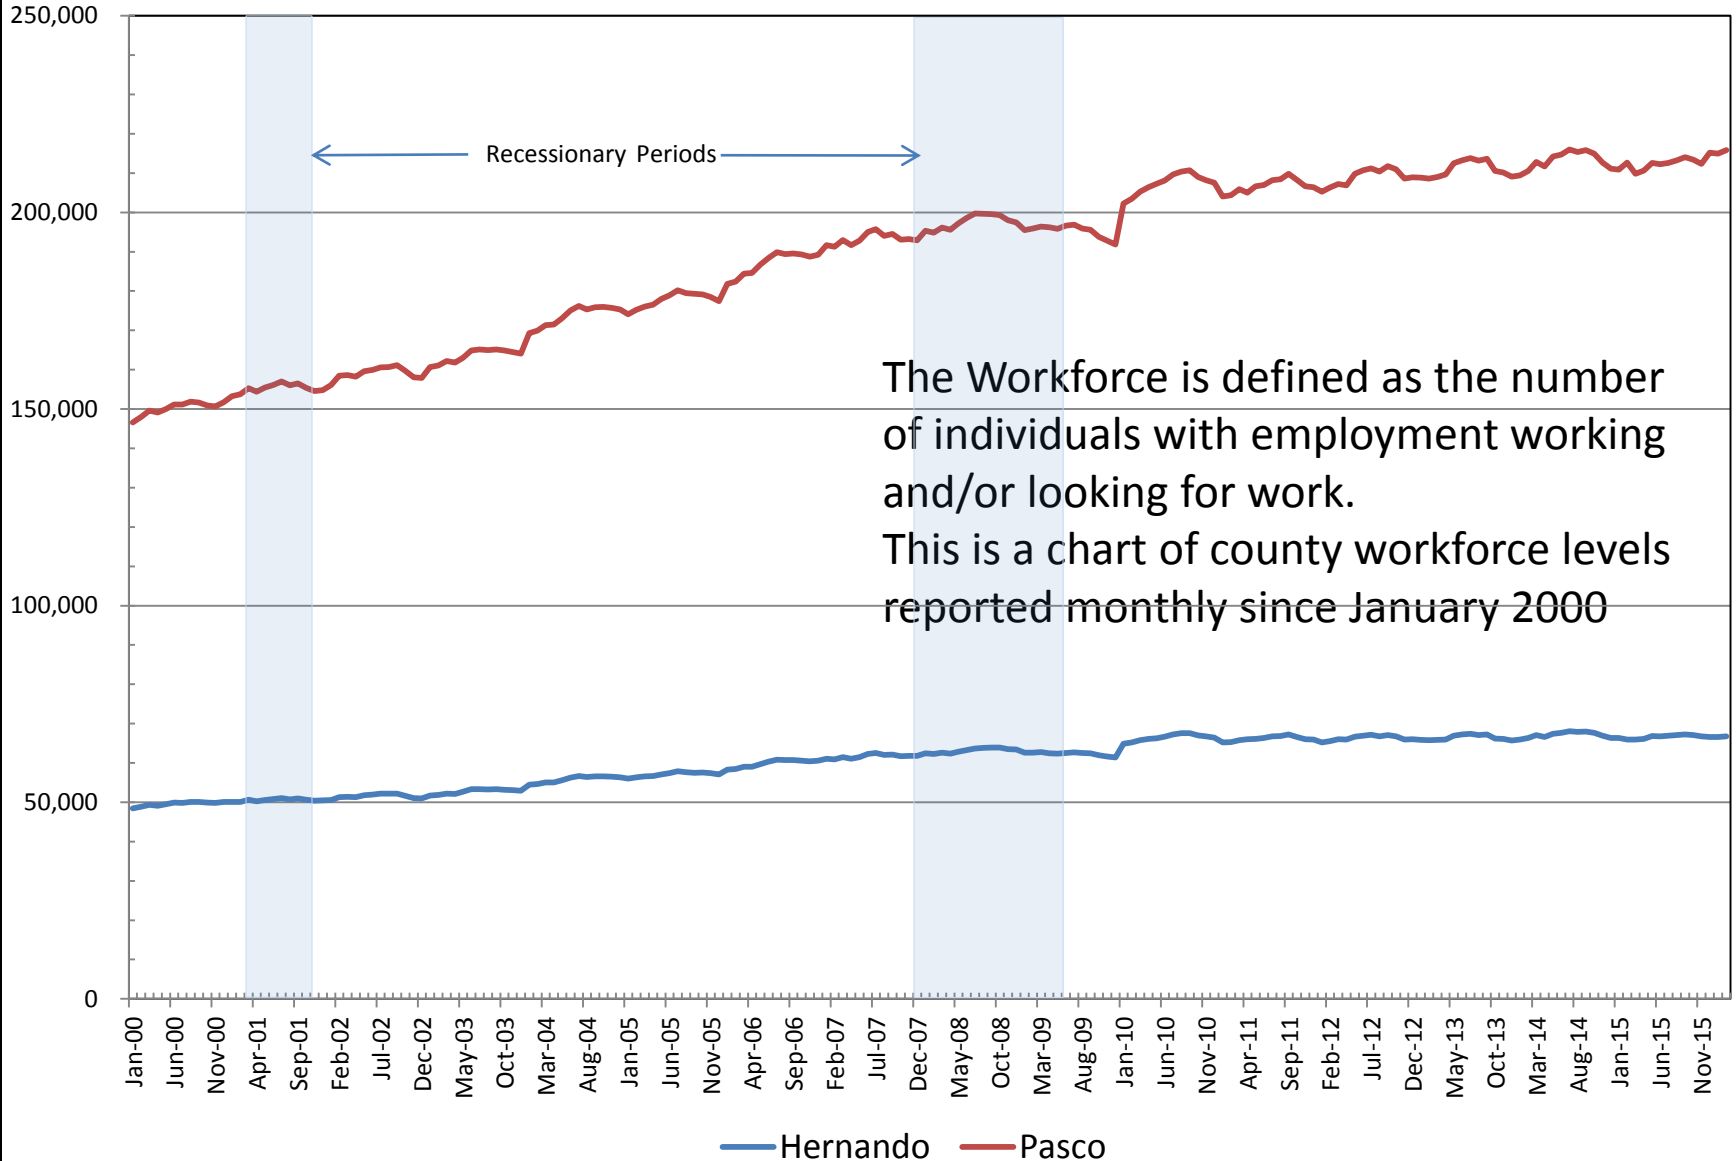

Labor Market Information Charts of Current Conditions

03-25-2016

Local Area Unemployment for Pasco & Hernando Counties 2000-2016

Workforce Levels for Pasco & Hernando Counties 2000-2016

Florida Economic and Consumer Survey

December 2009 - February 2016

Bureau of Economic and Business Research

University of Florida

Initial Reemployment Assistance Claims Pasco County

This a report of how many new claims for Reemployment Assistance (formerly known as unemployment compensation) for each month since January 2010.